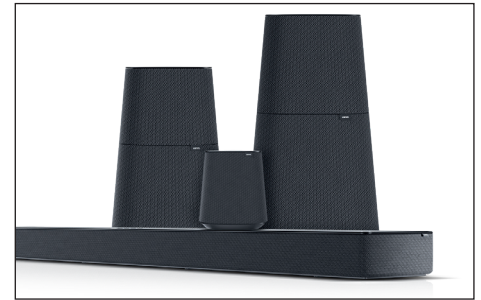

Expandable ecosystem.

The Loewe multi.room amp is part of an extensive ecosystem of audio products within the Loewe klang system, supporting numerous audio streaming services and sources.

Expand the audio setup with compatible products, system components and AoD content, creating a comprehensive and customized audio experience that suits any unique preferences and needs – whether for multiroom audio or multichannel home cinema or even both seamlessly at the same time!